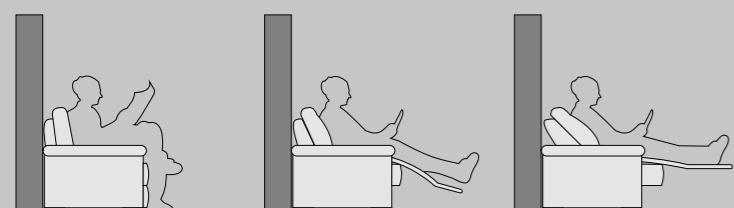

Zero Wall permette di allungare il divano senza doverlo allontanare dal muro.

Zero Wall allows you to extend the sofa without having to remove it from the wall.