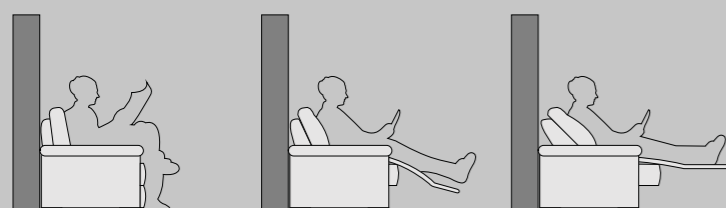

Zero Wall permette di allungare il divano senza doverlo allontanare dal muro.

Zero Wall allows you to extend the sofa without having to remove it from the wall.