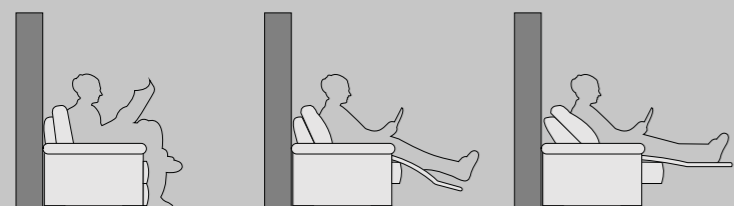

PULSANTIERA ELETTRICA SENZA FILI **WIRELESS**

Wireless electrical mechanism

batteria al litio ricaricabile (a richiesta)

Zero Wall permette di allungare il divano senza doverlo allontanare dal muro.

Zero Wall allows you to extend the sofa without having to remove it from the wall.