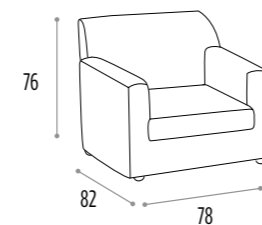

ZANA
POLTRONA ARMCHAIR

PIEDI IN LEGNO WENGE'
WENGE' WOODEN FEET